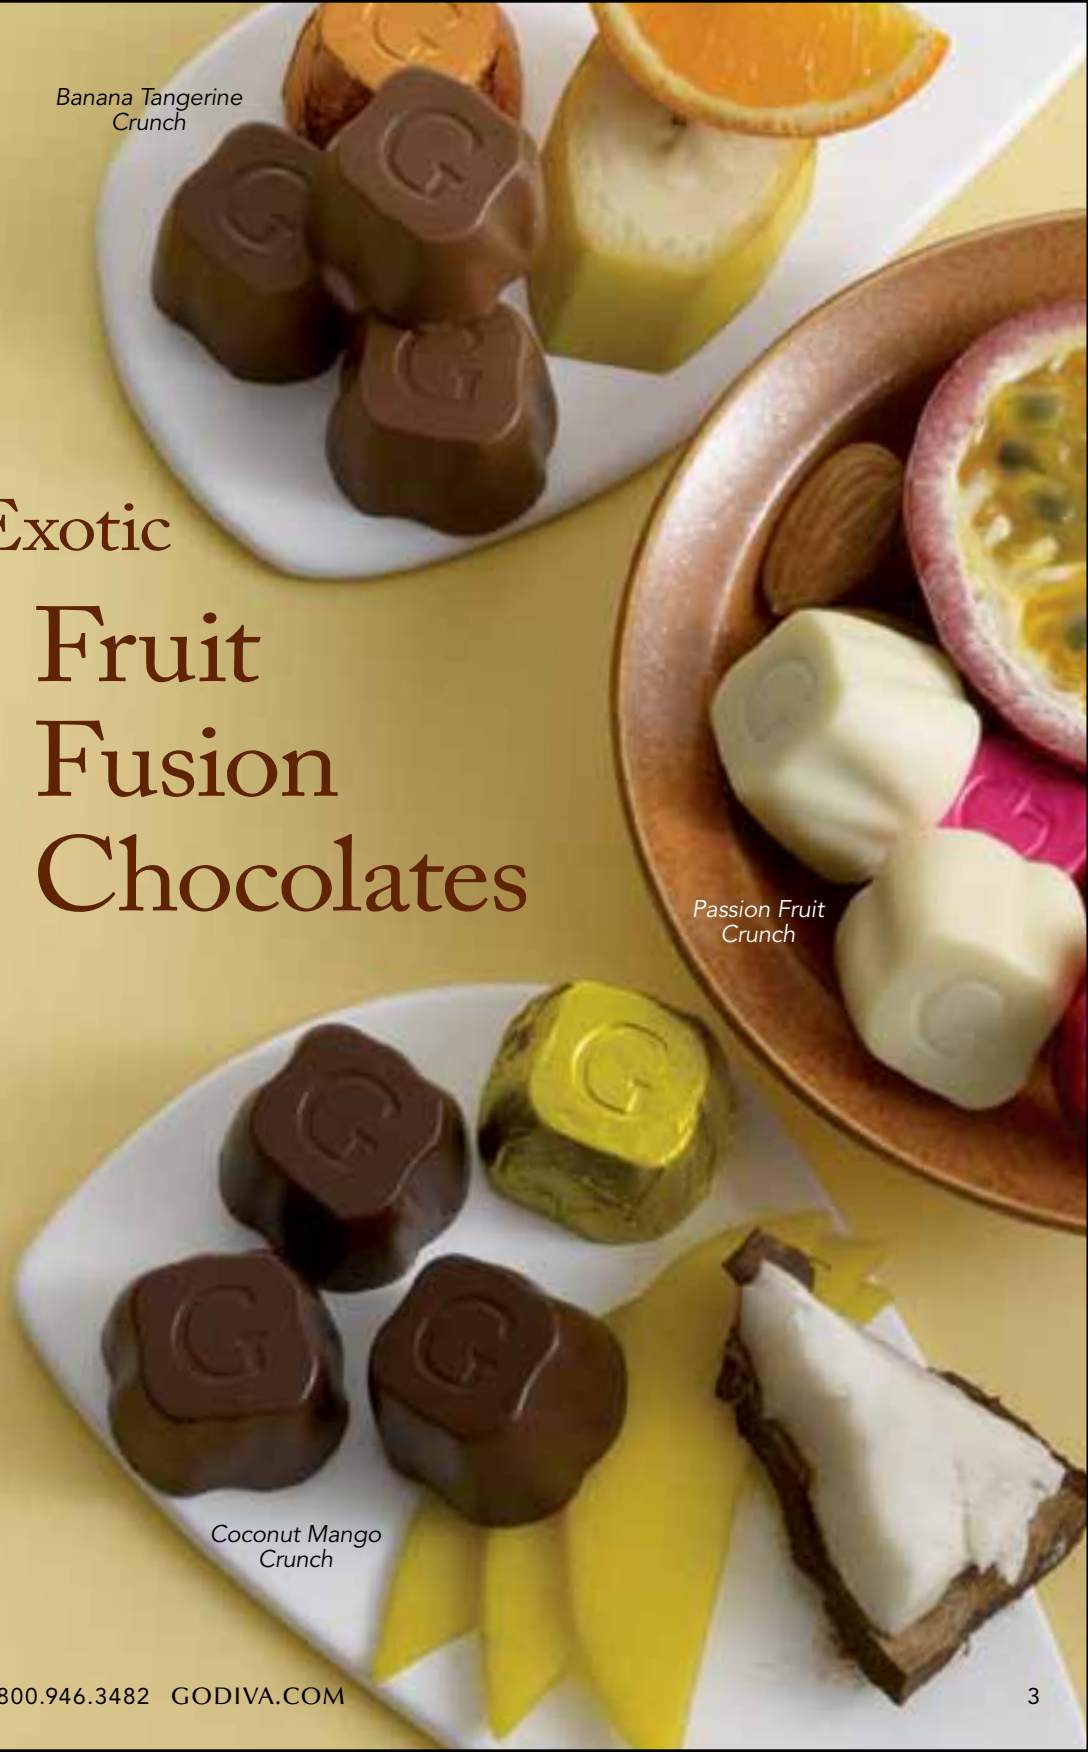

Banana Tangerine Crunch

Exotic Fruit Fusion Chocolates

Passion Fruit Crunch

Coconut Mango Crunch

A

1.800.946.3482 GODIVA.COM