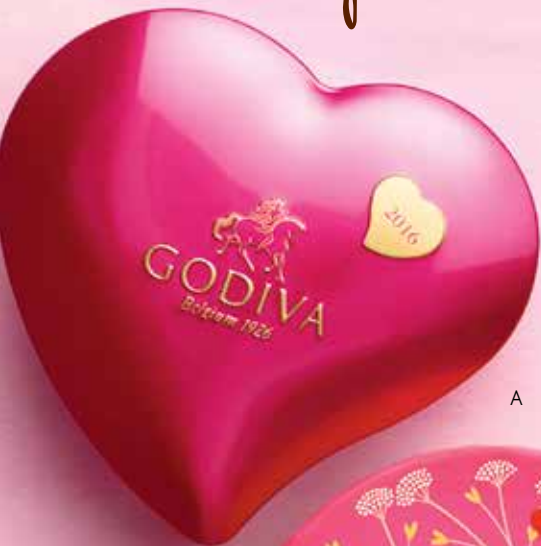

B

The perfect match

C

B-C. Valentine's Day All Milk or All Dark
 Chocolate Assortment Gift Boxes
 Present one of our Valentine's Day gift boxes, filled
 with nothing but their favorite chocolates. ©D
 10969 B. Dark Chocolate 27 pcs 10.6 oz \$36
 10966 C. Milk Chocolate 22 pcs 10.5 oz \$36

C

Enough love to go around

A

A. Sweet Hearts Gift Tower

Because all you need is love.

- Includes:
- Heart Box (14 pcs)
 - Keepsake Heart Tin (approx. 12 pcs)
 - Mini Heart (6 pcs)
- 11.6 oz \$56 J-Ⓢ
- 190374 Red Ribbon